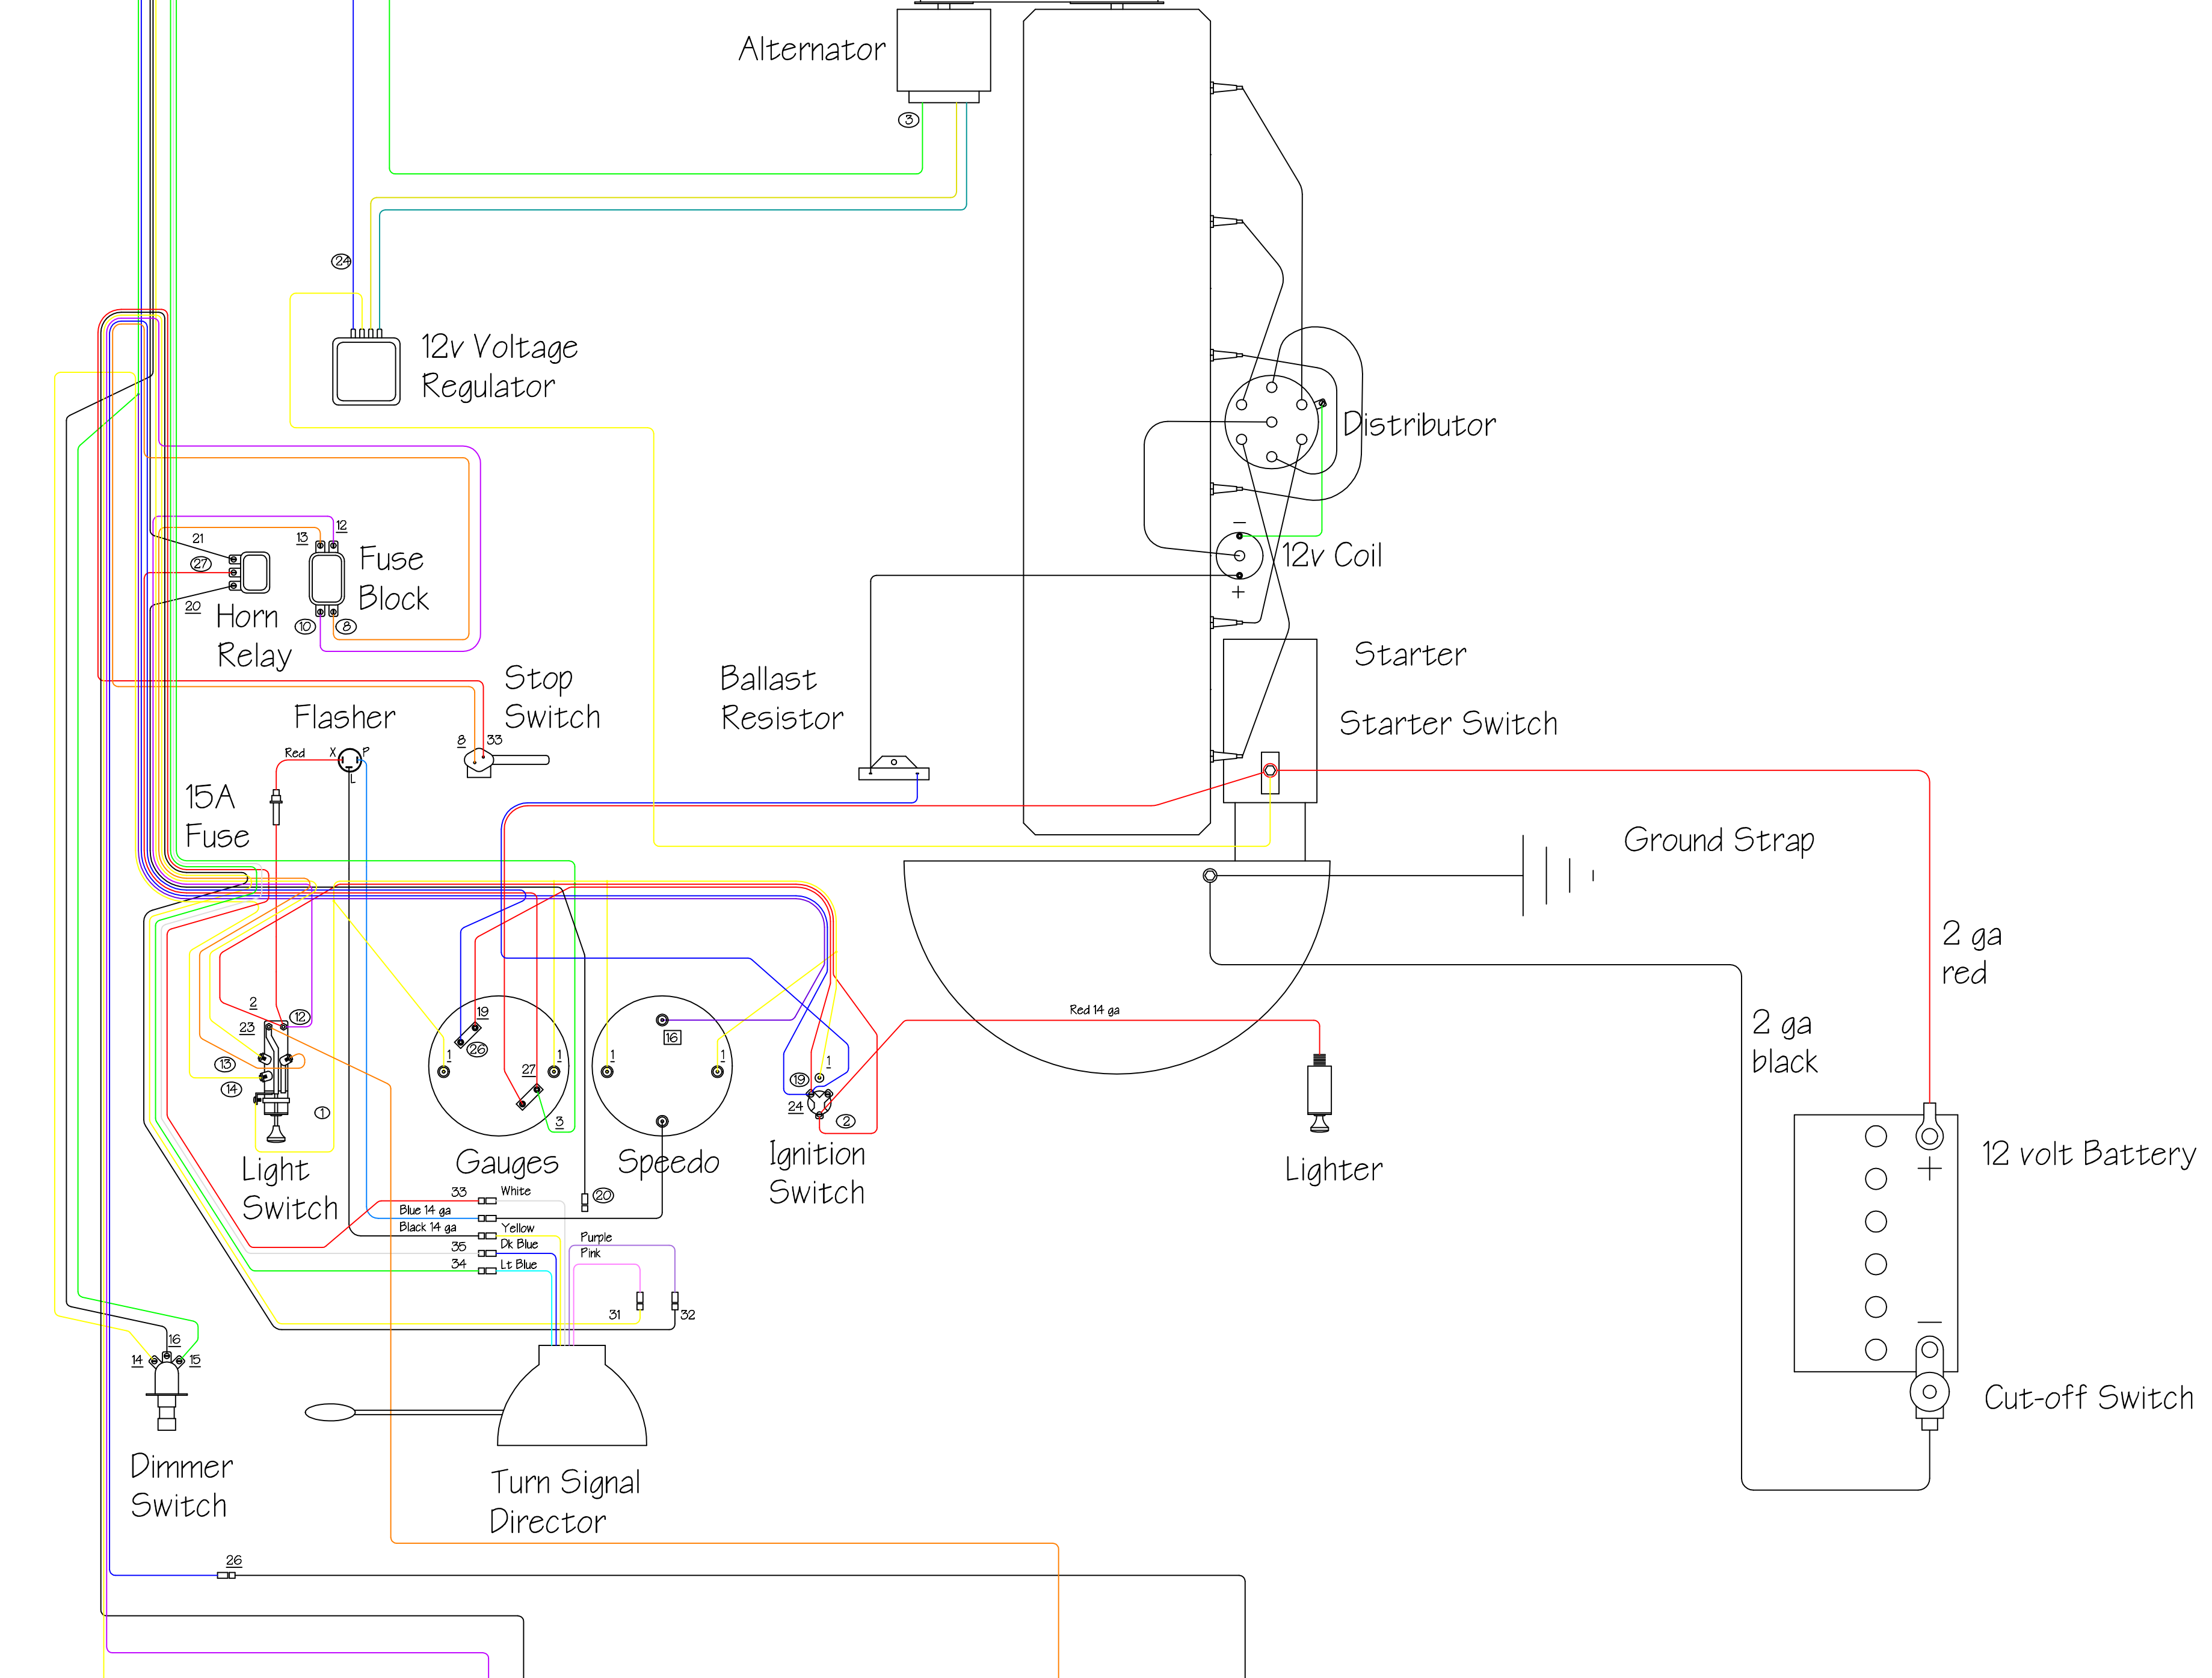

Headlight

Left Parking Light Lamp #1157

Right Parking Light Lamp #1157

Headlight

black

orange

Left Taillight Lamp #1157

black

License Plate Light

Right Taillight Lamp #1157

#31 yellow 14 ga

#10 blue 14 ga

#32 black 14 ga

orange

black

License Plate Light

Right Taillight Lamp #1157

License Plate Light

Right Taillight Lamp #1157